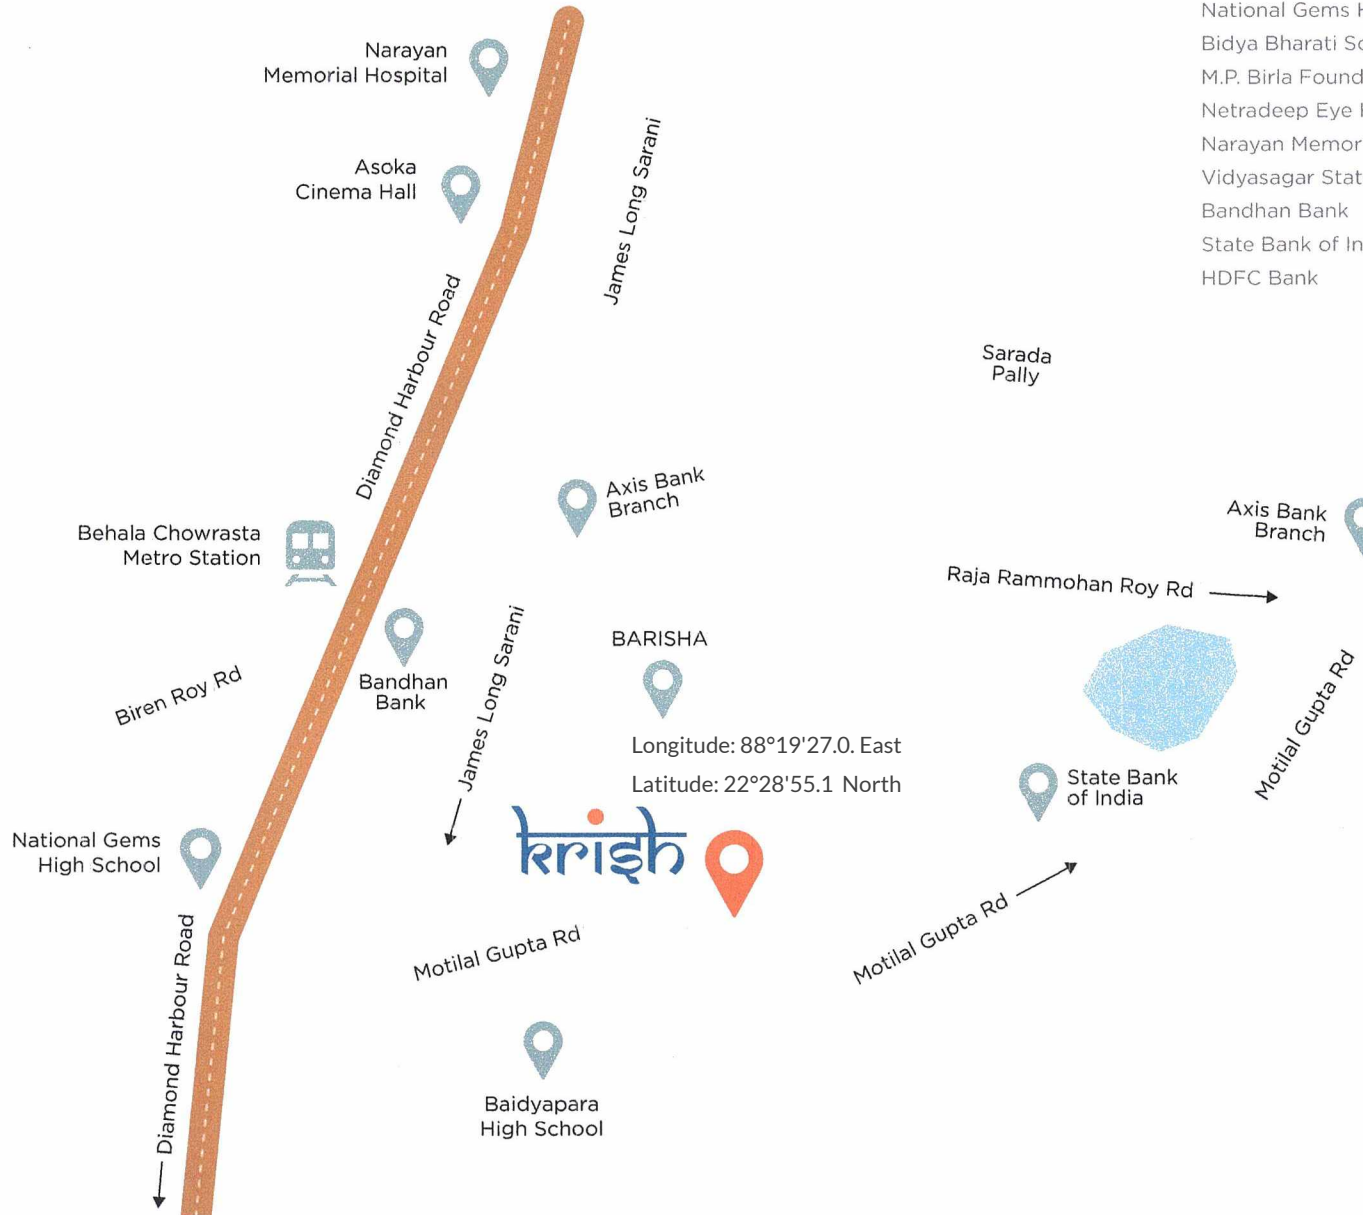

# Connecting your dreams to the City of Joy

Tollygunge Metro Station	3.3 Km
Diamond Harbour Road (NH 12)	2.4 Km
Majerhat Railway Station	6.3 Km
Behala Chowrasta Metro Station	2 Km
National Gems High School	2.7 Km
Bidya Bharati School	2.7 Km
M.P. Birla Foundation High School	2.7 Km
Netradeep Eye Hospital	2.3 Km
Narayan Memorial Hospital	3.5 Km
Vidyasagar State General Hospital	3 Km
Bandhan Bank	130 Metre
State Bank of India	300 Metre
HDFC Bank	500 Metre